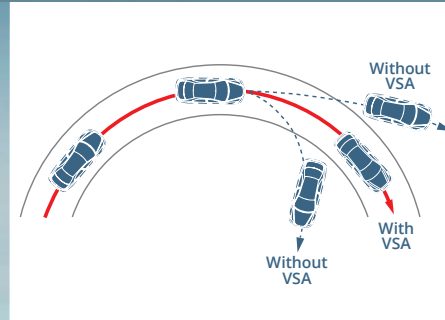

VEHICLE STABILITY ASSIST (VSA)

To prevent loss of control around tight corners, the VSA system stabilises the car by reducing understeer or oversteer.