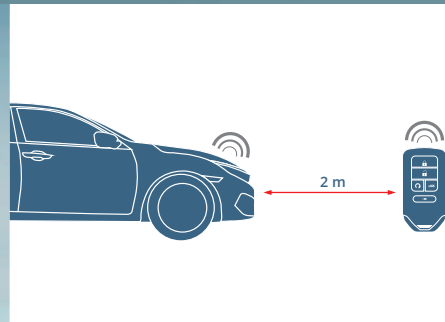

DUAL ZONE AIR CONDITIONING SYSTEM

Dual Zone Air Conditioning allows both driver and passenger to adjust the temperature to their individual preference.

SMART DEVICE STATION

Maintain the sleek look of your cabin by keeping electronic devices stored away and power cables smartly organised.

REAR AIR CONDITIONING VENTILATION

Keep backseat passengers as comfortable as you are in front with their own Rear Air Conditioning vents.

HILL START ASSIST (HSA)

Prevents the Civic from rolling backwards when you release your brakes on a hill.

VEHICLE STABILITY ASSIST (VSA)

To prevent loss of control around tight corners, the VSA system stabilises the car by reducing understeer or oversteer.

EMERGENCY STOP SIGNAL (ESS)

In the event of sudden stops, the rear brake lights and hazard lights automatically flash to alert other drivers.