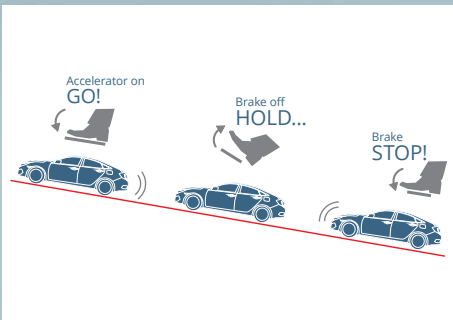

VEHICLE STABILITY ASSIST (VSA)

To prevent loss of control around tight corners, the VSA system stabilises the car by reducing understeer or oversteer.

EMERGENCY STOP SIGNAL (ESS)

In the event of sudden stops, the rear brake lights and hazard lights automatically flash to alert other drivers.

WALK AWAY AUTO LOCK

In case you forget to lock your car, the Civic detects when you have walked away and will automatically lock after 30 seconds or a distance of 2 metres from the car.

G-FORCE CONTROL (G-CON)

A proven technology that absorbs impact and diffuses G-Forces generated during a collision to minimise injury to passengers.

6 AIRBAGS

Dual Front SRS Airbags, Side Airbags and Side Curtain Airbags assure complete protection for every passenger.

AUTO BRAKE HOLD (ABH)

Braking has never been so effortless. This function ensures the car will not accidentally roll away while at a standstill, as it applies brake pressure without having to keep your foot on the brake.