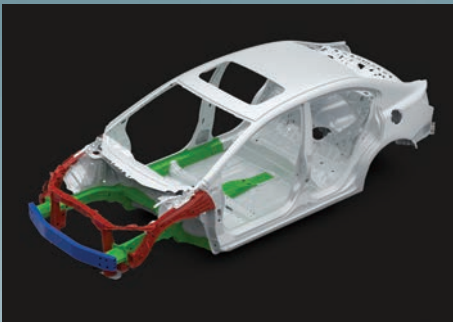

G-FORCE CONTROL (G-CON)

A proven technology that absorbs impact and diffuses G-Forces generated during a collision to minimise injury to passengers.