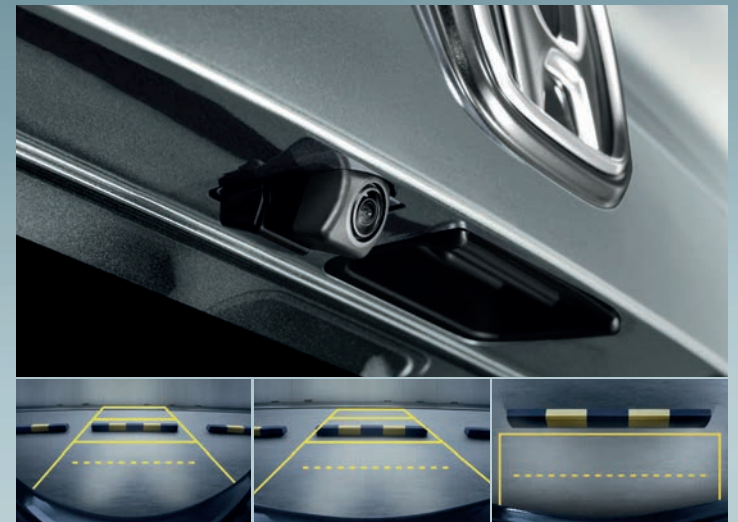

MULTI-ANGLE REARVIEW CAMERA

A choice of three angles gives you a full picture of objects behind you as you reverse your Civic.

SIDE MIRRORS WITH TURNING LIGHTS

Make your driving intentions clear to other drivers with turn signals on the side mirrors.