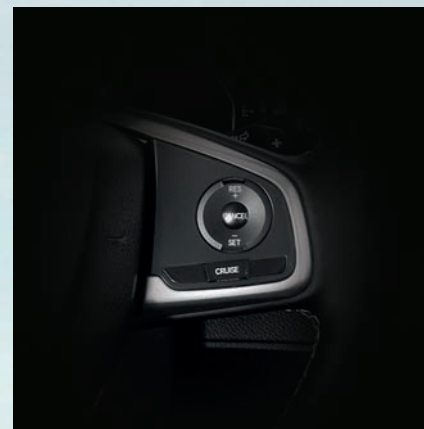

CRUISE CONTROL

When the mood strikes, let the Civic ease your drive by shifting into Cruise Control.